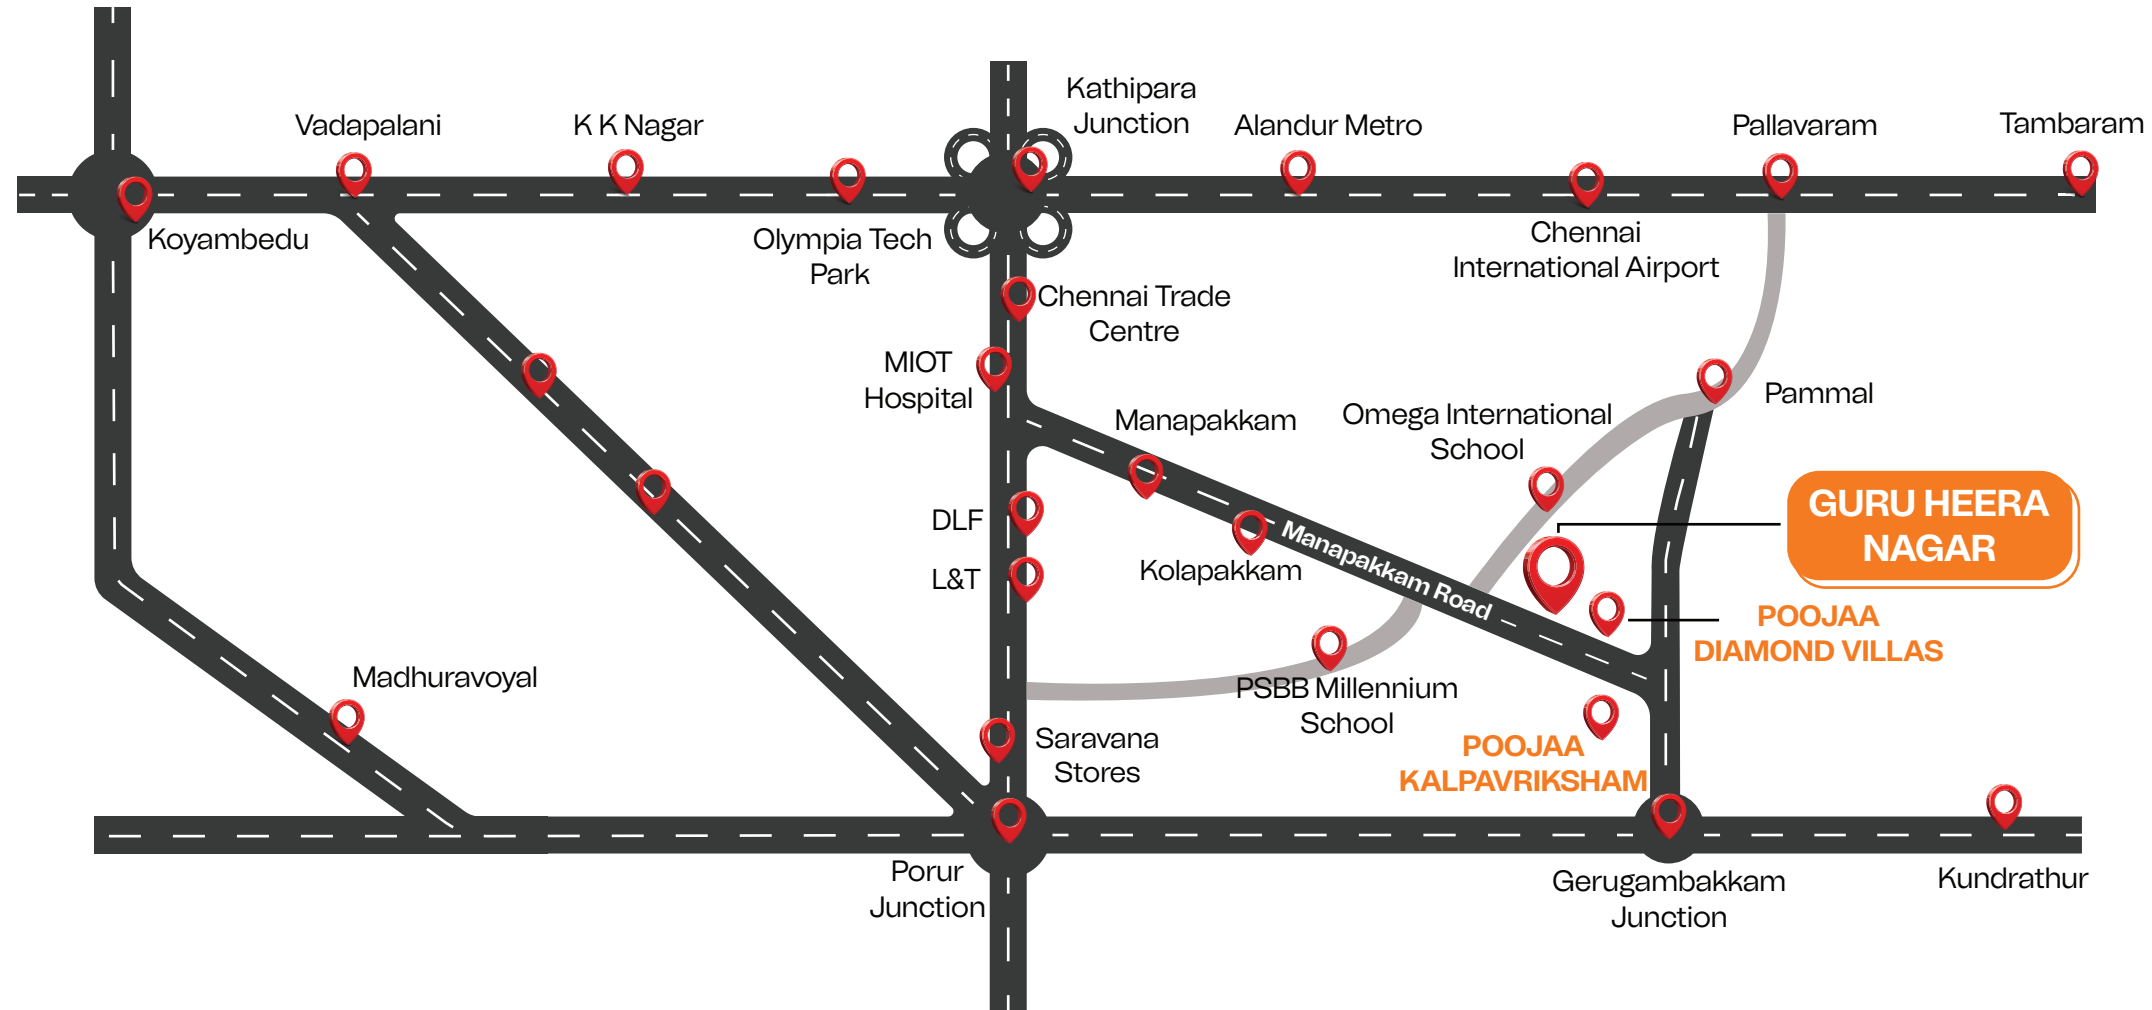

LOCATION MAP